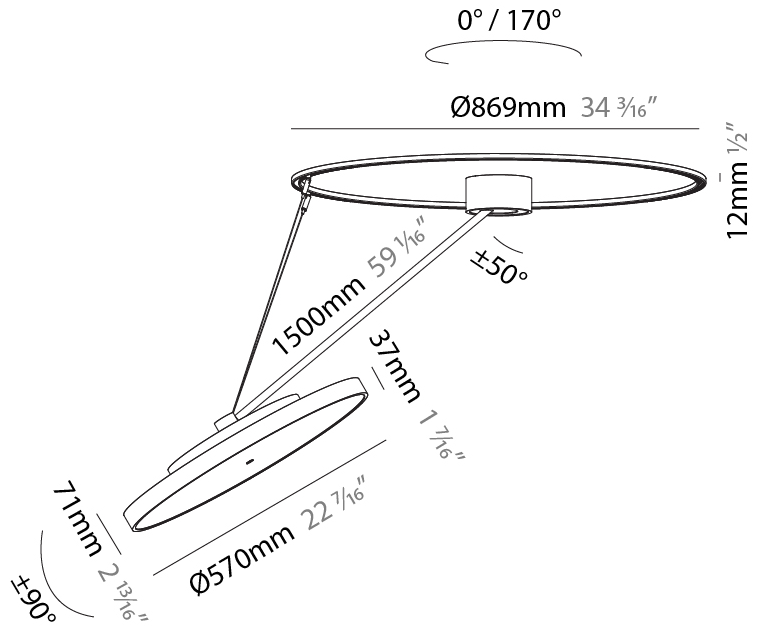

GENERAL

Series: Sign Diva Dancer
Subseries: Sign Diva Dancer
Brand: Prolicht
Division: Architectural
Mounting Type: Suspension
Mounting Location: Ceiling
Subcategory: Pendant

PHYSICAL

Shape: Round
Diameter (mm): 570
Diameter (in): 22 7/16
Height (mm): 1620
Height (in): 63 3/4
Light Distribution: Adjustable / Direct
Weight (kg): 6.0
Weight (lbs): 13.22
Diffuser: PMMA - Opal / Micro-Prism / Sparkling Secret / Vintage Industrial
Fixture Finish: SSR / BKV / CWI / CRY / HAB / UFT / ITA / RUA / FTG / MYG / LOD / PUS / FRO / FUP / KIA / POP / BLS / SPG / MEY / GOH / GUM / CHC / COM / ABZ / JAG / OBR / MOS / ROR
Fixture Material: Extruded Aluminum / Steel

ELECTRICAL

Lamp Type: LED (Zhaga Standard)
Input Wattage (W): 58.3
Total Output Wattage (W): 46.9
Dimming: Tri-Mode (Non-Dimming and Phase Dimming (120Vac only) and 0-10V Dimming)
Driver Included: Yes
Driver Location: Integrated
Driver Type: Constant Current - Universal
Driver Class: Class 2
Input Voltage (V): 120 - 277
Constant Current (MA): 350

LED

Color Temperature (°K): 3000 / 3500 / 4000
Max. Delivered Lumen (lm): 6120 / 6233 / 6360
CRI: >90 CRI
Lamp Life (hrs): 50000

OPTICAL

Adjustability: Rotational Canopy 170°; Tilting Canopy ±50°; Tilting Head ±90°

RATINGS AND CERTIFICATIONS

Certified By: Certified for North American Standards
IP rating: IP20