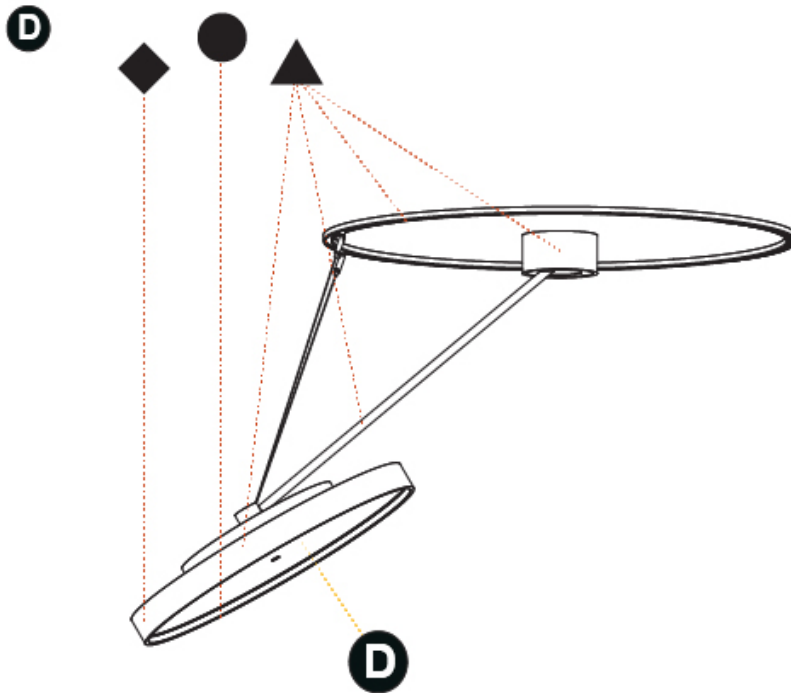

SIGN DIVA DANCER KORONA SUSPENSION

A30880-

PROJECT

TYPE

SPECIFIER

QUANTITY

DATE