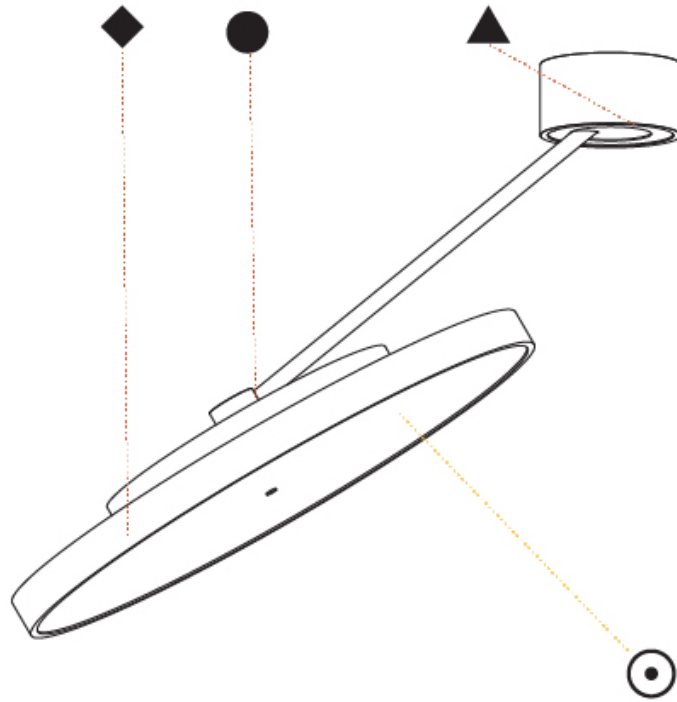

SIGN DIVA DANCER SUSPENSION

A300041-

PROJECT

TYPE

SPECIFIER

QUANTITY

DATE

A