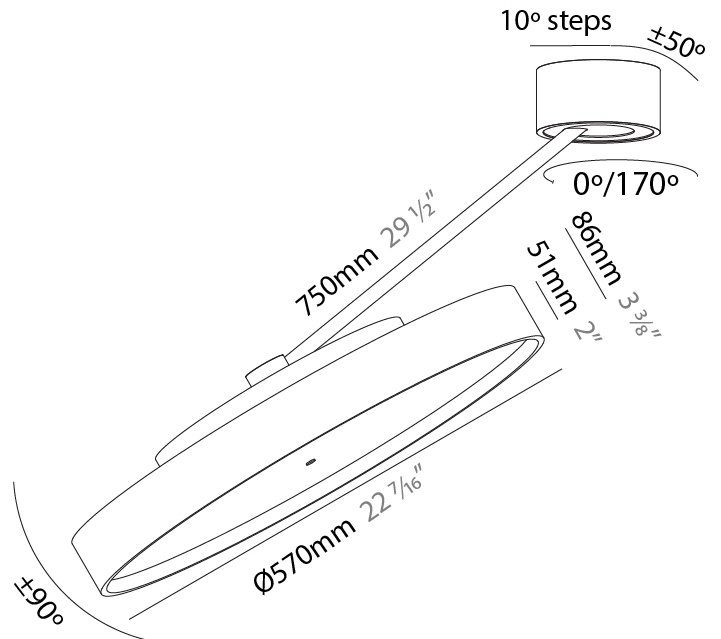

GENERAL

Series: Sign Diva Dancer
Subseries: Sign Diva Dancer Korona
Brand: Prolicht
Division: Architectural
Mounting Type: Suspension
Mounting Location: Ceiling
Subcategory: Pendant

PHYSICAL

Shape: Round
Diameter (mm): 570
Diameter (in): 22 7/16
Height (mm): 870
Depth (mm): 86
Height (in): 34 1/4
Depth (in): 3 3/8
Light Distribution: Adjustable / Direct
Weight (kg): 5
Weight (lbs): 11.023

Diffuser: PMMA - Opal / Micro-Prism / Sparkling Secret / Vintage Industrial

Fixture Finish: SSR / BKV / CWI / CRY / HAB / UFT / ITA / RUA / FTG / MYG / LOD / PUS / FRO / FUP / KIA / POP / BLS / SPG / MEY / GOH / GUM / CHC / COM / ABZ / JAG / OBR / MOS / ROR

Fixture Material: Extruded Aluminum / Steel

ELECTRICAL

Lamp Type: LED (Zhaga Standard)
Input Wattage (W): 52.8
Total Output Wattage (W): 47.52
Dimming: Tri-Mode (Non-Dimming and Phase Dimming (120Vac only) and 0-10V Dimming)
Driver Included: Yes
Driver Location: Integrated
Driver Type: Constant Current - Universal
Driver Class: Class 2
Input Voltage (V): 120 - 277
Constant Current (MA): 350

LED

Color Temperature (*K): 2700 / 3000 / 3500 / 4000
Max. Delivered Lumen (lm): 5060 / 6320 / 6448 / 6580
CRI: >90 CRI
Lamp Life (hrs): 50000

OPTICAL

Adjustability: Rotational Canopy 170°; Tilting Canopy ±50°; Tilting Head ±90°

RATINGS AND CERTIFICATIONS

Certified By: Certified for North American Standards
IP rating: IP20