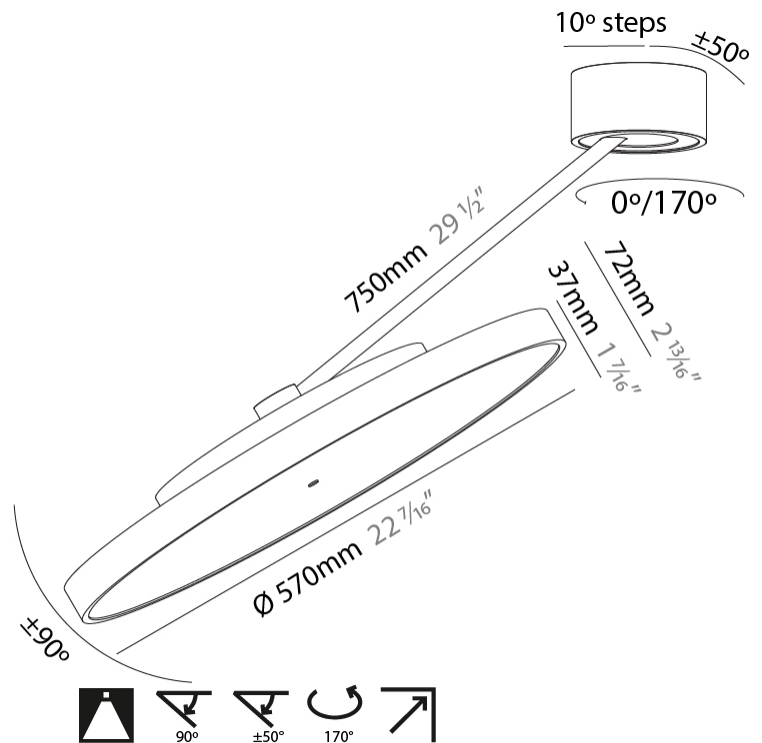

Series: Sign Diva Dancer
Subseries: Sign Diva Dancer
Brand: Prolicht
Division: Architectural
Mounting Type: Suspension
Mounting Location: Ceiling
Subcategory: Pendant

PHYSICAL

Shape: Round
Diameter (mm): 570
Diameter (in): 22 7/16
Height (mm): 72
Height (in): 2 13/16
Max. Overall Height (mm): 870
Max. Overall Height (in): 34 1/4
Extension (mm): 750
Extension (in): 29 1/2
Light Distribution: Adjustable / Direct
Weight (kg): 4.660
Weight (lbs): 10.273
Diffuser: PMMA - Opal / Micro-Prism / Sparkling Secret / Vintage Industrial
Fixture Finish: SSR / BKV / CWI / CRY / HAB / UFT / ITA / RUA / FTG / MYG / LOD / PUS / FRO / FUP / KIA / POP / BLS / SPG / MEY / GOH / GUM / CHC / COM / ABZ / JAG / OBR / MOS / ROR
Fixture Material: Extruded Aluminum / Steel

ELECTRICAL

Lamp Type: LED (Zhaga Standard)
Input Wattage (W): 49
Dimming: Tri-Mode (Non-Dimming and Phase Dimming (120Vac only) and 0-10V Dimming)
Driver Included: Yes
Driver Location: Integrated
Driver Type: Constant Current - Universal
Driver Class: Class 2
Input Voltage (V): 120 - 277
Constant Current (MA): 350

LED

Color Temperature (*K): 2700 / 3000 / 3500 / 4000
Max. Delivered Lumen (lm): 4978 / 5337 / 5384 / 5494
Nominal Lumen (lm): 6199 / 6646 / 6705 / 6842
CRI: >90 CRI
Lamp Life (hrs): 50000

OPTICAL

Adjustability: Rotational Canopy 170°; Tilting Canopy ±50°; Tilting Head ±90°

RATINGS AND CERTIFICATIONS

Certified By: Certified for North American Standards
IP rating: IP20