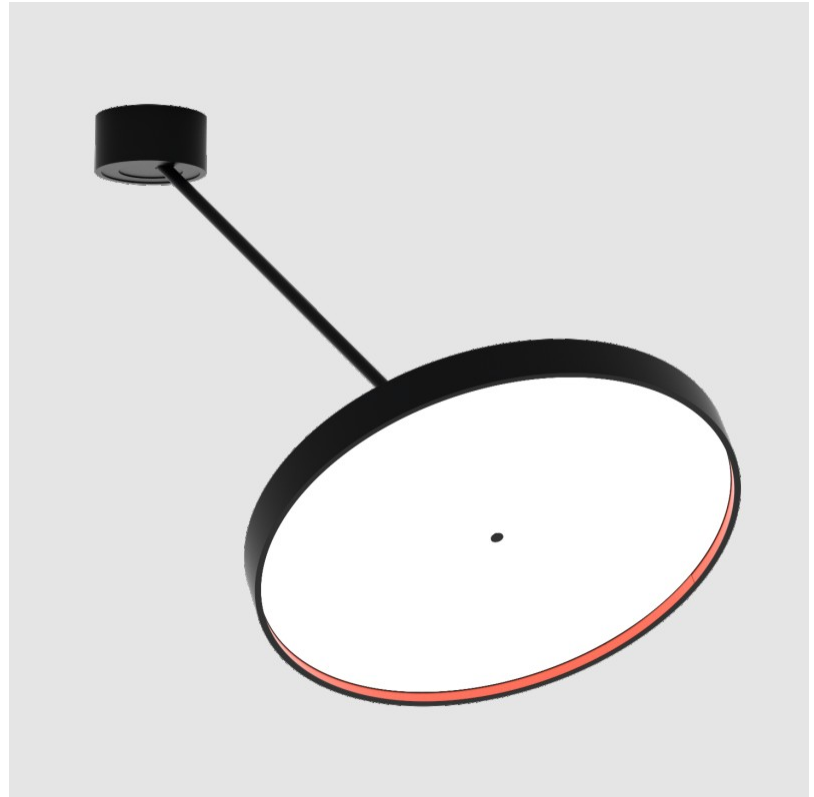

GENERAL

Series: Sign Diva Dancer
Subseries: Sign Diva Dancer Korona
Brand: Prolicht
Division: Architectural
Mounting Type: Suspension
Mounting Location: Ceiling
Subcategory: Pendant

PHYSICAL

Shape: Round
Diameter (mm): 570
Diameter (in): 22 7/16
Height (mm): 870
Depth (mm): 86
Height (in): 34 1/4
Depth (in): 3 3/8
Light Distribution: Adjustable / Direct
Weight (kg): 5
Weight (lbs): 11.023

Diffuser: PMMA - Opal / Micro-Prism / Sparkling Secret / Vintage Industrial

Fixture Finish: SSR / BKV / CWI / CRY / HAB / UFT / ITA / RUA / FTG / MYG / LOD / PUS / FRO / FUP / KIA / POP / BLS / SPG / MEY / GOH / GUM / CHC / COM / ABZ / JAG / OBR / MOS / ROR

Fixture Material: Extruded Aluminum / Steel

ELECTRICAL

Lamp Type: LED (Zhaga Standard)
Input Wattage (W): 52.8
Total Output Wattage (W): 47.52
Dimming: Tri-Mode (Non-Dimming and Phase Dimming (120Vac only) and 0-10V Dimming)
Driver Included: Yes
Driver Location: Integrated
Driver Type: Constant Current - Universal
Driver Class: Class 2
Input Voltage (V): 120 - 277
Constant Current (MA): 350

LED

Color Temperature (*K): 2700 / 3000 / 3500 / 4000
Max. Delivered Lumen (lm): 5060 / 6320 / 6448 / 6580
CRI: >90 CRI
Lamp Life (hrs): 50000

OPTICAL

Adjustability: Rotational Canopy 170°; Tilting Canopy ±50°; Tilting Head ±90°

RATINGS AND CERTIFICATIONS

Certified By: Certified for North American Standards
IP rating: IP20