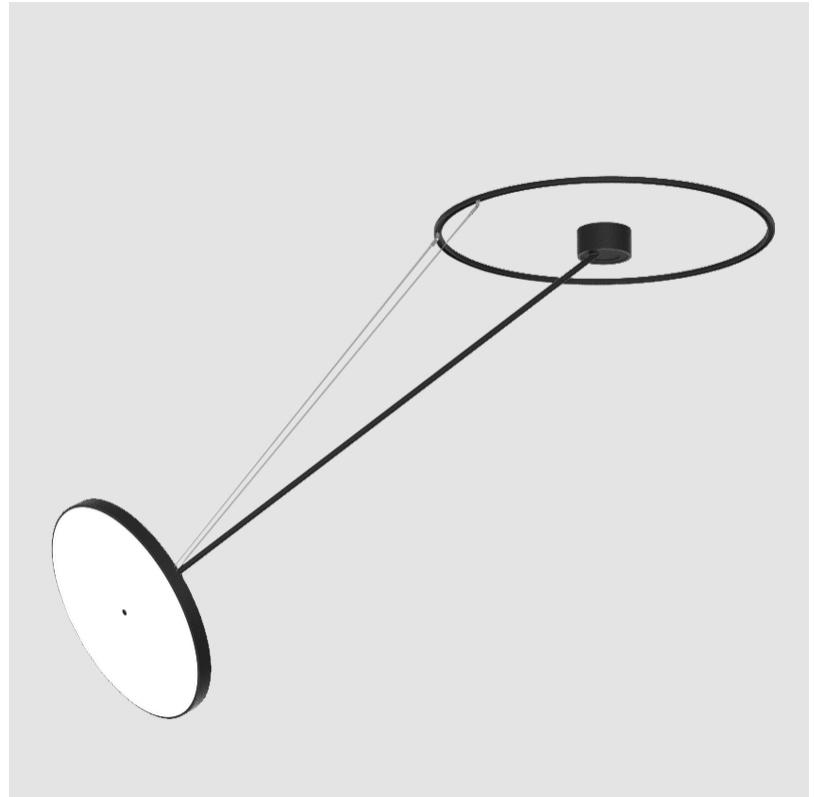

GENERAL

Series: Sign Diva Dancer
Subseries: Sign Diva Dancer
Brand: Prolicht
Division: Architectural
Mounting Type: Suspension
Mounting Location: Ceiling
Subcategory: Pendant

PHYSICAL

Shape: Round
Diameter (mm): 570
Diameter (in): 22 7/16
Height (mm): 1620
Height (in): 63 3/4
Light Distribution: Adjustable / Direct
Weight (kg): 6.0
Weight (lbs): 13.22
Diffuser: PMMA - Opal / Micro-Prism / Sparkling Secret / Vintage Industrial
Fixture Finish: SSR / BKV / CWI / CRY / HAB / UFT / ITA / RUA / FTG / MYG / LOD / PUS / FRO / FUP / KIA / POP / BLS / SPG / MEY / GOH / GUM / CHC / COM / ABZ / JAG / OBR / MOS / ROR
Fixture Material: Extruded Aluminum / Steel

ELECTRICAL

Lamp Type: LED (Zhaga Standard)
Input Wattage (W): 58.3
Total Output Wattage (W): 46.9
Dimming: Tri-Mode (Non-Dimming and Phase Dimming (120Vac only) and 0-10V Dimming)
Driver Included: Yes
Driver Location: Integrated
Driver Type: Constant Current - Universal
Driver Class: Class 2
Input Voltage (V): 120 - 277
Constant Current (MA): 350

LED

Color Temperature (°K): 3000 / 3500 / 4000
Max. Delivered Lumen (lm): 6120 / 6233 / 6360
CRI: >90 CRI
Lamp Life (hrs): 50000

OPTICAL

Adjustability: Rotational Canopy 170°; Tilting Canopy ±50°; Tilting Head ±90°

RATINGS AND CERTIFICATIONS

Certified By: Certified for North American Standards
IP rating: IP20