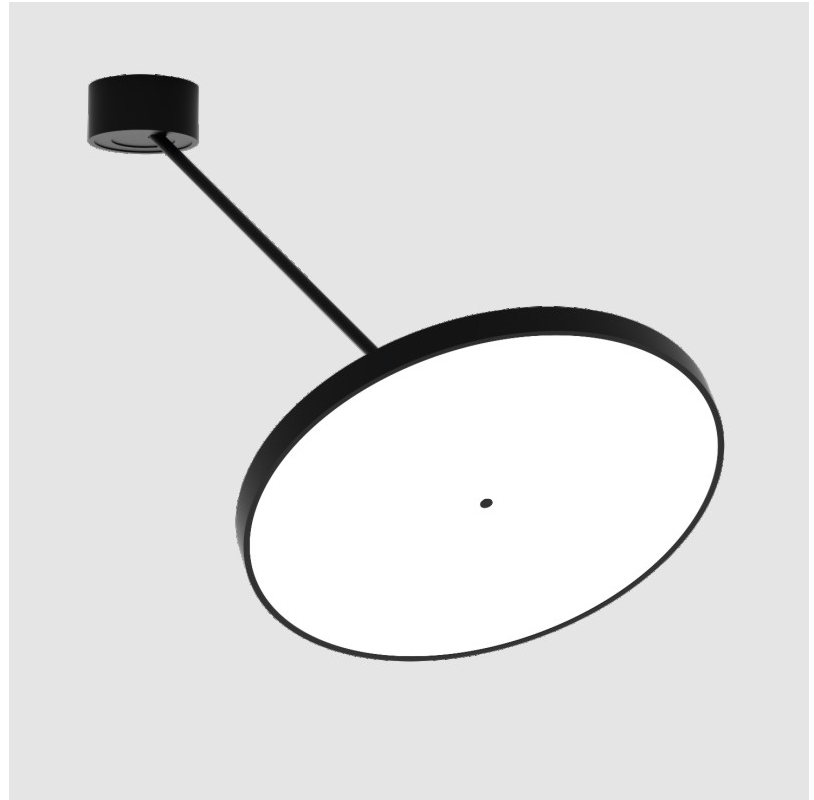

Series: Sign Diva Dancer
Subseries: Sign Diva Dancer
Brand: Prolicht
Division: Architectural
Mounting Type: Suspension
Mounting Location: Ceiling
Subcategory: Pendant

PHYSICAL

Shape: Round
Diameter (mm): 570
Diameter (in): 22 7/16
Height (mm): 72
Height (in): 2 13/16
Max. Overall Height (mm): 870
Max. Overall Height (in): 34 1/4
Extension (mm): 750
Extension (in): 29 1/2
Light Distribution: Adjustable / Direct
Weight (kg): 4.660
Weight (lbs): 10.273
Diffuser: PMMA - Opal / Micro-Prism / Sparkling Secret / Vintage Industrial
Fixture Finish: SSR / BKV / CWI / CRY / HAB / UFT / ITA / RUA / FTG / MYG / LOD / PUS / FRO / FUP / KIA / POP / BLS / SPG / MEY / GOH / GUM / CHC / COM / ABZ / JAG / OBR / MOS / ROR
Fixture Material: Extruded Aluminum / Steel

ELECTRICAL

Lamp Type: LED (Zhaga Standard)
Input Wattage (W): 49
Dimming: Tri-Mode (Non-Dimming and Phase Dimming (120Vac only) and 0-10V Dimming)
Driver Included: Yes
Driver Location: Integrated
Driver Type: Constant Current - Universal
Driver Class: Class 2
Input Voltage (V): 120 - 277
Constant Current (MA): 350

LED

Color Temperature (*K): 2700 / 3000 / 3500 / 4000
Max. Delivered Lumen (lm): 4978 / 5337 / 5384 / 5494
Nominal Lumen (lm): 6199 / 6646 / 6705 / 6842
CRI: >90 CRI
Lamp Life (hrs): 50000

OPTICAL

Adjustability: Rotational Canopy 170°; Tilting Canopy ±50°; Tilting Head ±90°

RATINGS AND CERTIFICATIONS

Certified By: Certified for North American Standards
IP rating: IP20