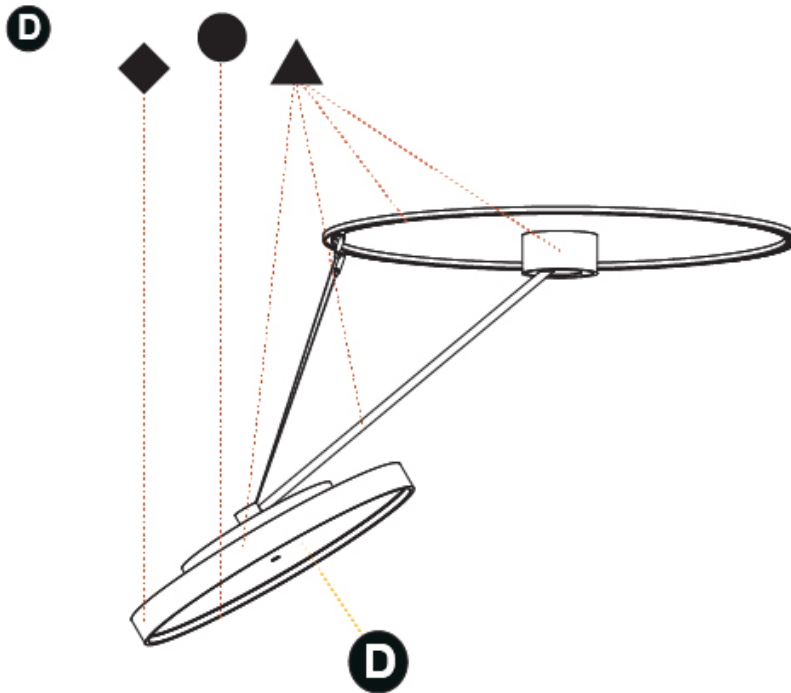

SIGN DIVA DANCER SUSPENSION

A30873-

PROJECT	_____
TYPE	_____
SPECIFIER	_____
QUANTITY	_____
DATE	_____